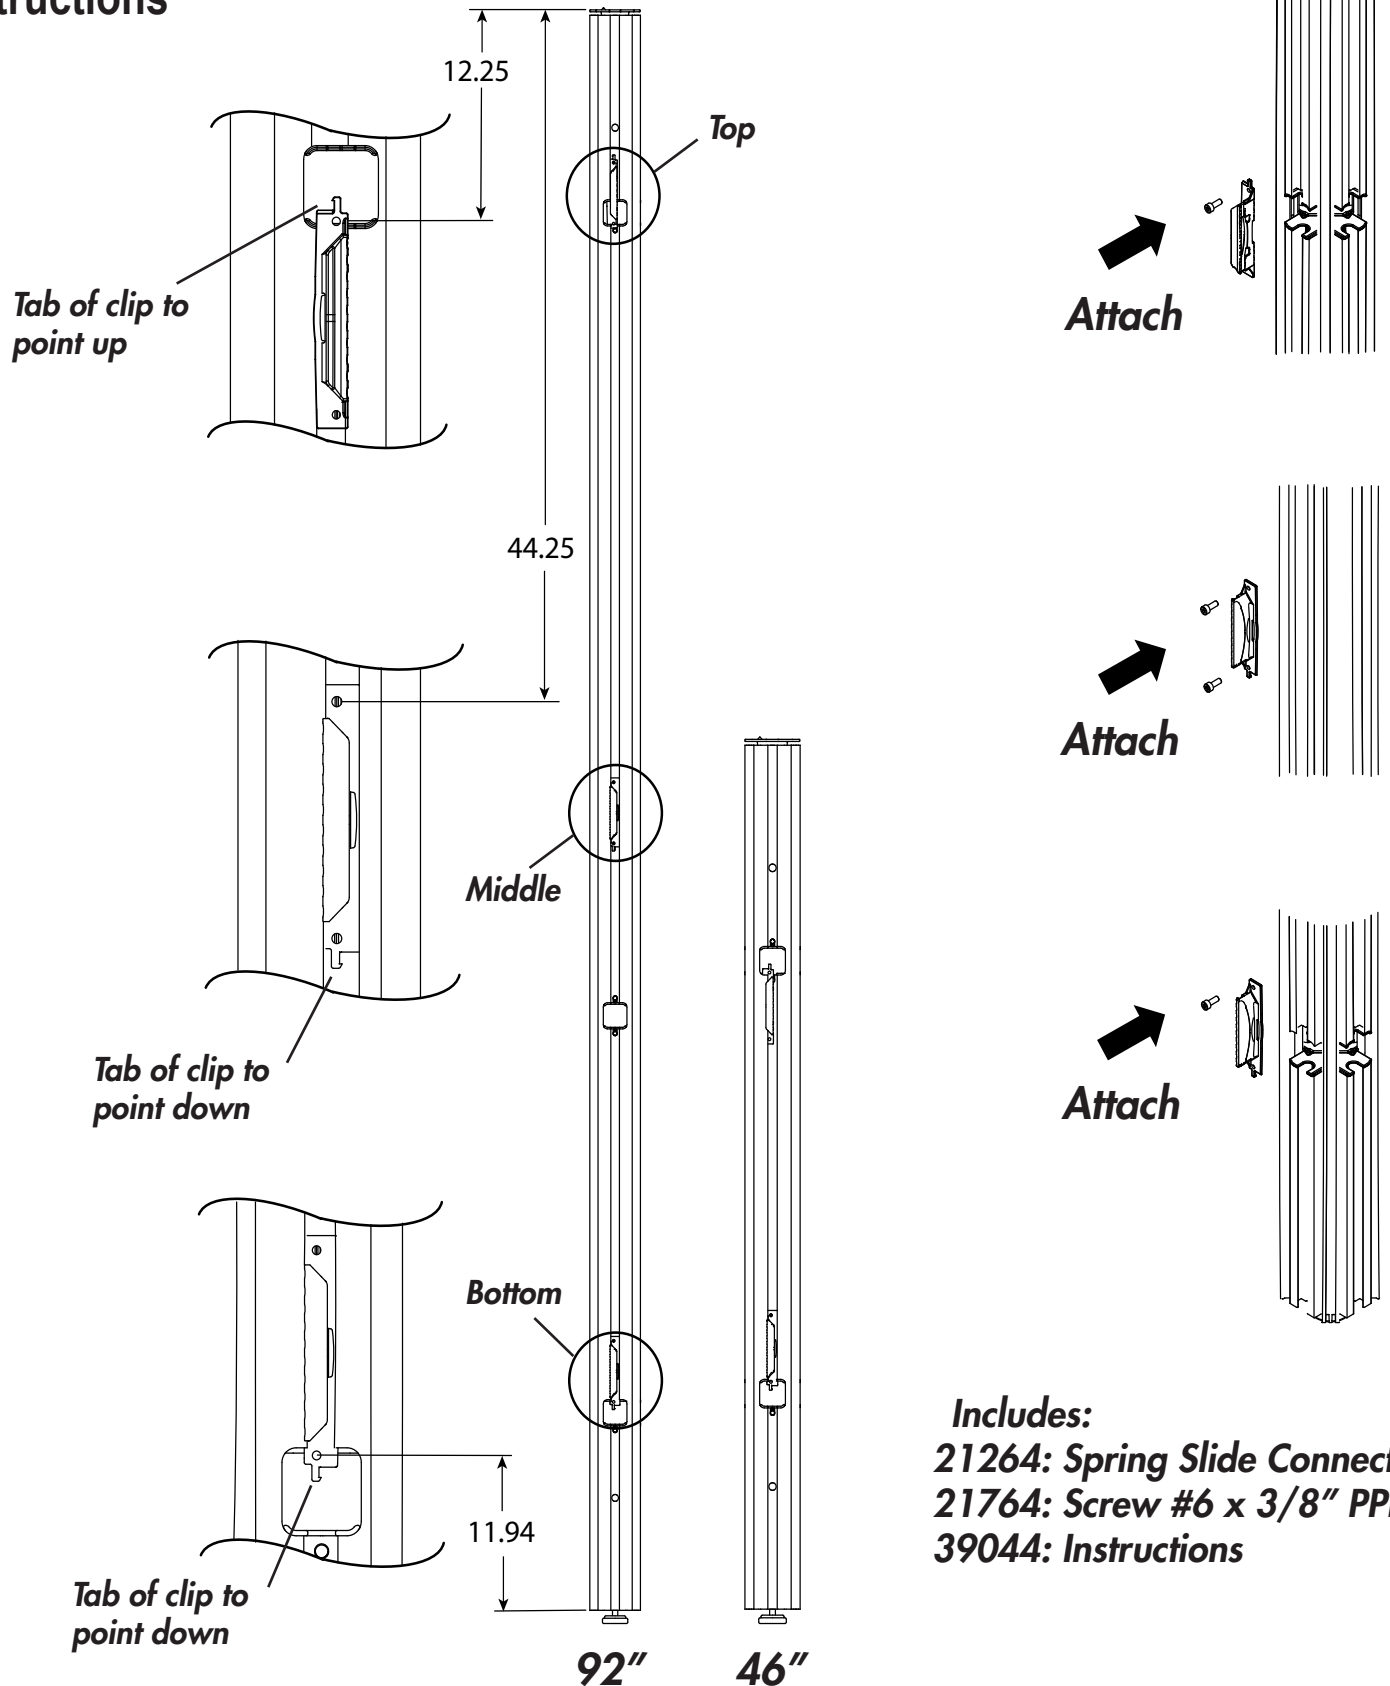

SkyRise® Window to Corner Post Connection Conversion Package P/N 39043

Instructions

Includes:
21264: Spring Slide Connector
21764: Screw #6 x 3/8" PPH
39044: Instructions

23" and all non-standard sized windows and clips must align with mating window.