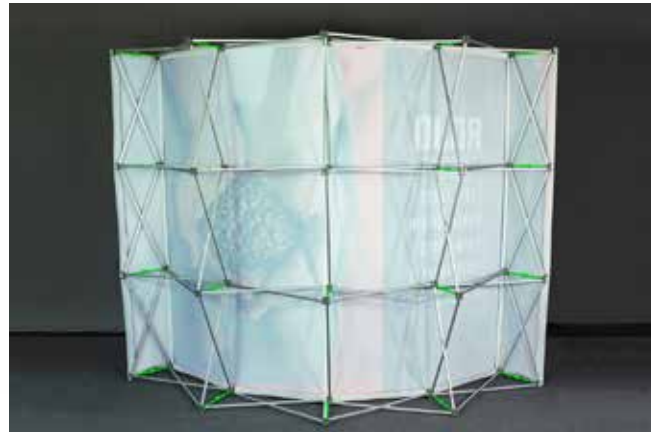

FABRIC POP-UP

DISPLAY SYSTEM

TRADEWINDS®

Aluminum Pop-Up Frame
With Pre-Attached Fabric Graphic

Fabric Pop-Up Portable Display System

TradeWinds Fabric Pop-Up combines the simplicity of an aluminum pop-up frame with an attached fabric graphic. Fabric Pop-Up sets up easily in minutes without tools.

Convenient 8' & 10' Sizes

Frame simply pops up with ease and is offered in both 8' and 10' sizes in straight or curved shapes. Fabric Pop-Up display provides exhibiting flexibility to fit various exhibiting spaces and configurations. (10-foot curved frame shown.)

Lightweight Compact Design

Fabric Pop-Up folds down small for storage and fits into a soft-sided wheeled bag or portable hard case for transport. With a frame weight of 25 lbs. or less, this system is convenient for frequent show use and is light weight to reduce shipping costs. The portable hard case can also be converted to a table for in-booth use.

Seamless Fabric Graphics

TradeWinds DualFlex fabric features vibrant colors and a seamless brand presentation. Fabric graphic wraps around frame ends to cover hardware and can be easily removed for cleaning. Replacement graphic panels are available for increased display options.