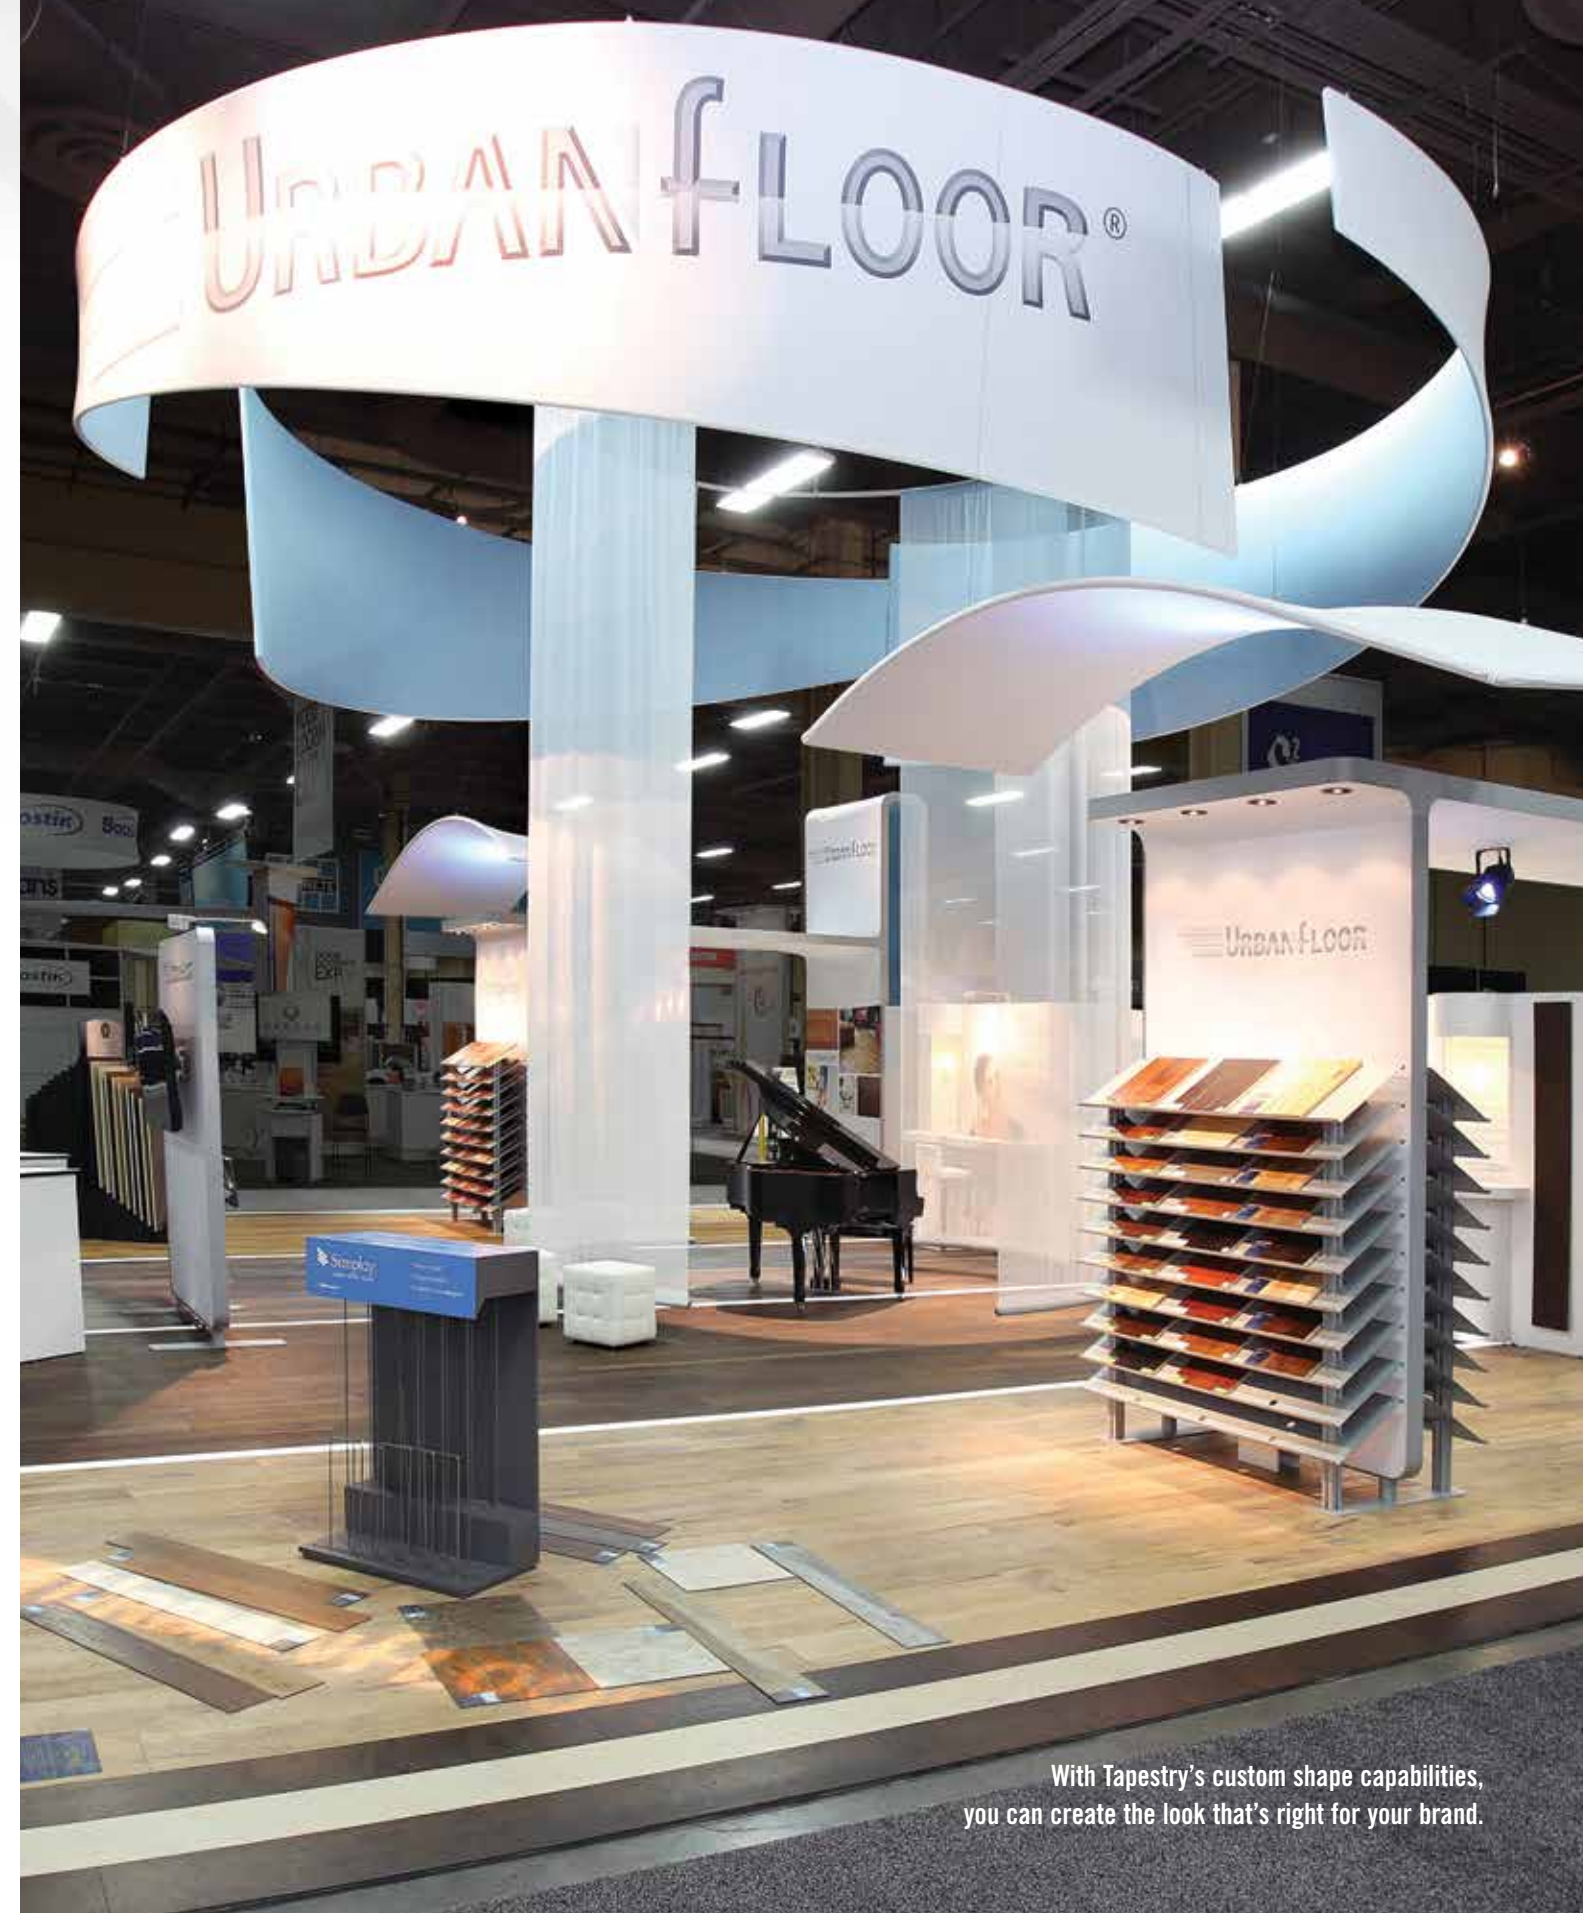

Elegant Shapes, Small Shipping

Attract attention from all over the show floor with large, lightweight hanging signs, towers and other structures. Skyline Tapestry and Fabric Structures are versatile, pack small for easy transport and are easy to install. Both feature universal connection systems, which are perfect for ceiling or tower installation and for seamless integration with other Skyline modular systems.

Seamless Integration

Engineered to work seamlessly with other Skyline exhibit systems, Tapestry or Skyline Fabric Structures can be the central part or an accent to your exhibit design solution.

"Everybody loved the design. It was exactly what we were looking for." – American Eurocopter

Easy-to-Manage Cases

Skyline Tapestry and Fabric Structures pack in cases that are easy to manage and protect your investment during storage and transport. Most standard models include a case specifically selected for each shape.