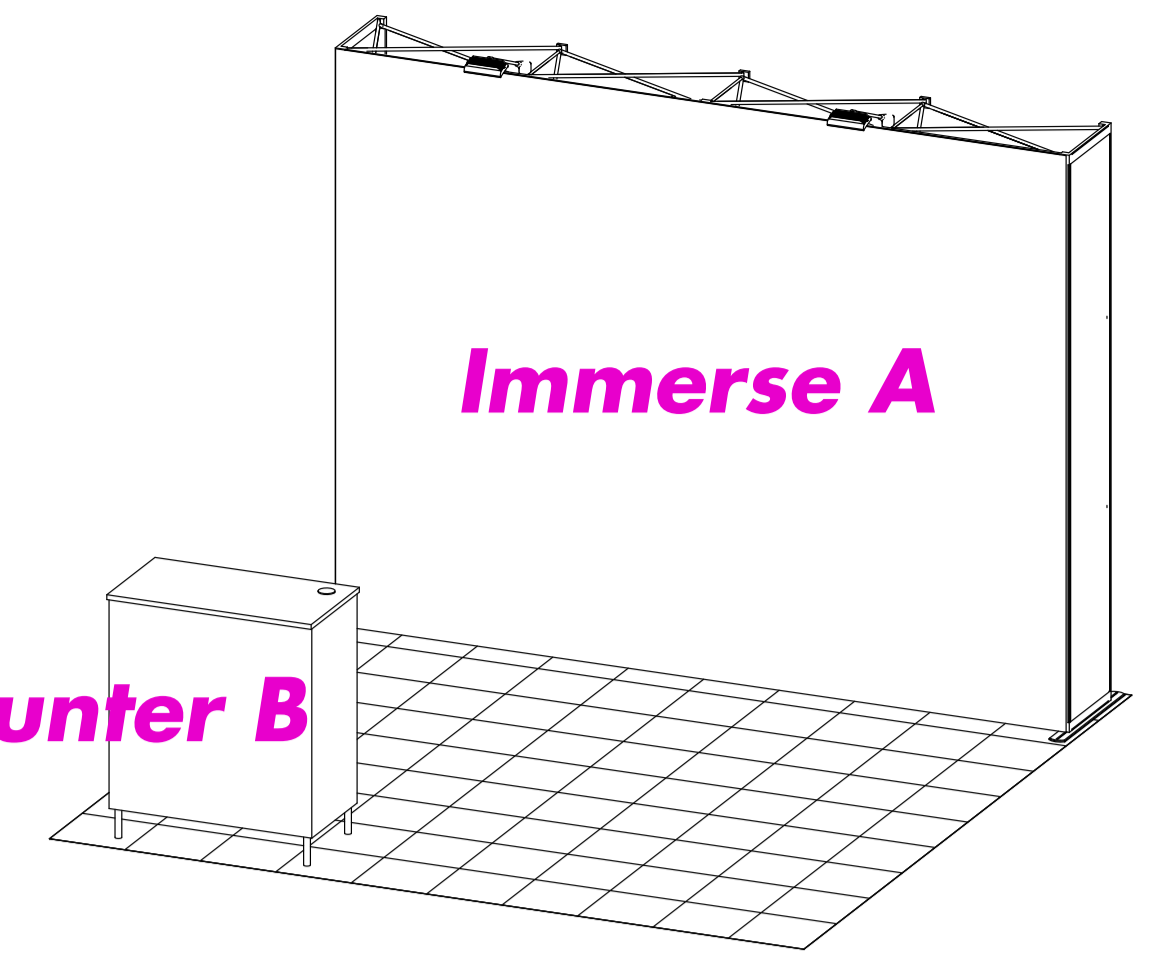

1 CHOOSE CONTINUOUS OR INDEPENDENT END PANELS FOR YOUR ART SETUP

Rally Counter B

ART SIZE
140.83" X 87.5"

ART SIZE - This area contains all necessary bleed but, **DOES NOT GET COMPLETELY CUT OFF. MUST FILL WITH BACKGROUND ART!** Any art in this area can potentially be cut off, hidden or distorted in the finishing process.

SAFE ART AREA - Keep all logos, text and critical art in this area.

Please supply native packaged art files (NOT PDFs).

All necessary bleed is built into the given art size. Leave any PANTONE Colors as PMS callouts.

GENERAL ART INSTRUCTIONS:

- Do not embed images - supply linked images
- Use PhotoShop EPS links with JPEG Max Encoding for flat raster files & TIFF or PNG for layered rasters
- Resolution should be 100 ppi at final physical size
- Convert all fonts to outlined artwork
- Best Black=RGB 0-0-0 or CMYK 100-100-100-100

COLOR:

Type your Pantone colors at the red x's, and fill that color in the square to the left. If no Pantone colors are listed, the color will print "as supplied" with no guarantee to color accuracy.

PANTONE COLOR	
x	x
x	x
x	x

ART SIZE
115.6" & 14.85" X 87.5"