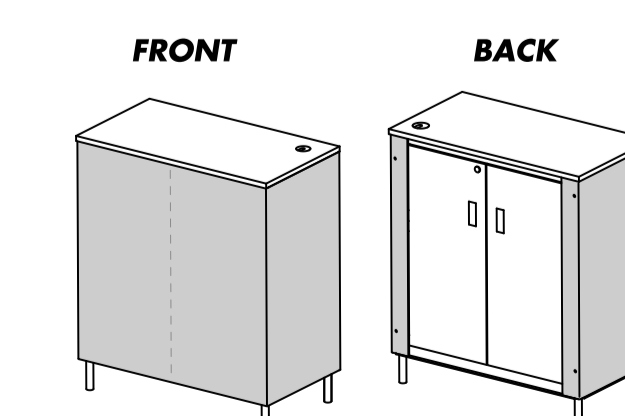

ART SIZE
71.94" X 33.63"