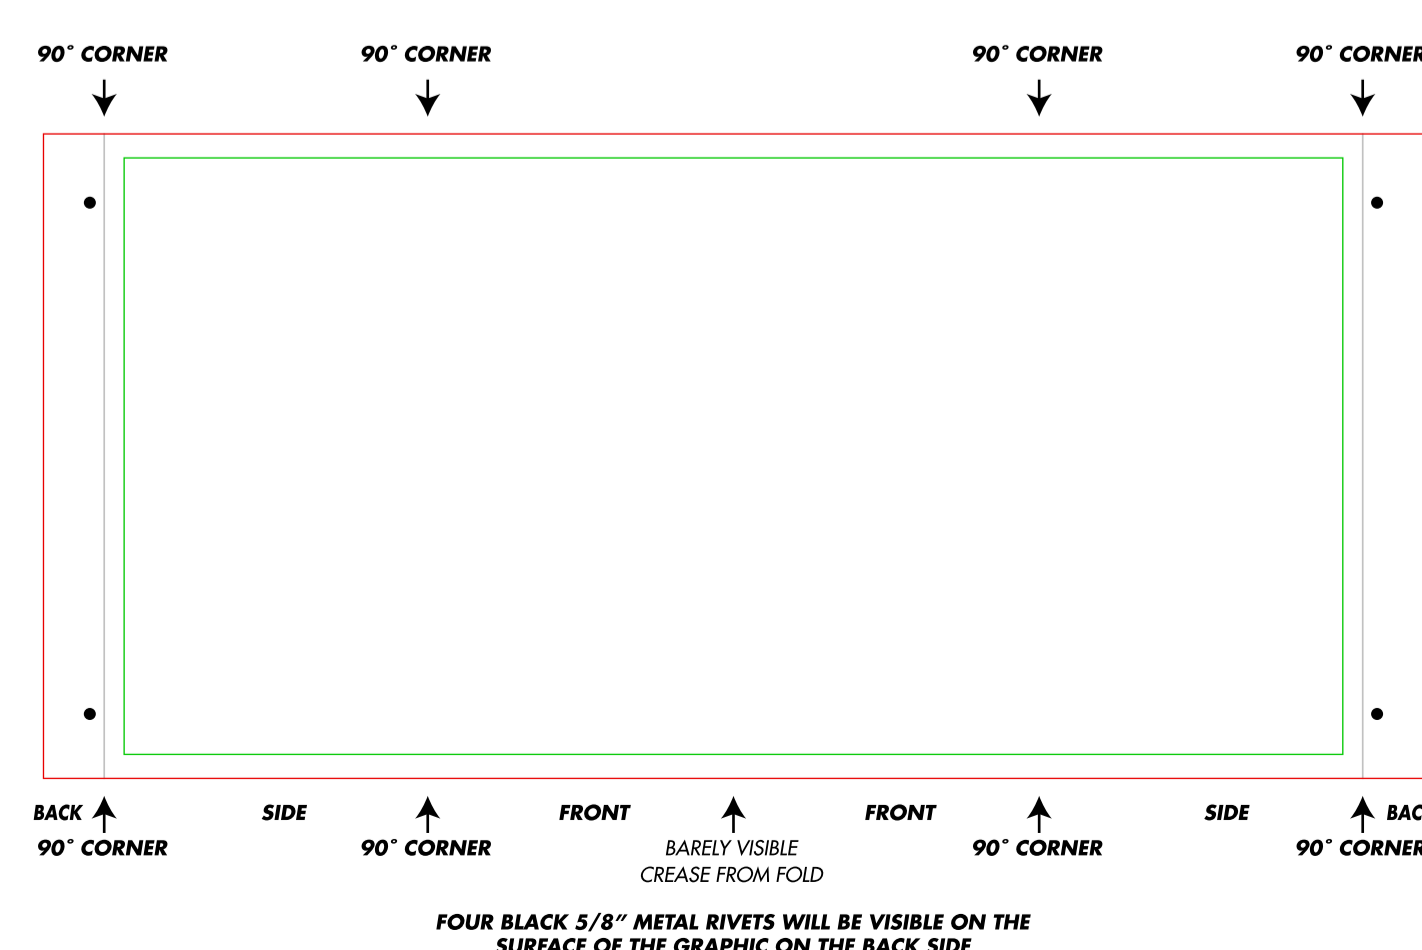

Use this template to setup your Rally counter

Art Reference B

ART SIZE
71.94" X 33.63"

GRAPHIC WRAP FOLDS IN MIDDLE FOR SHIPPING