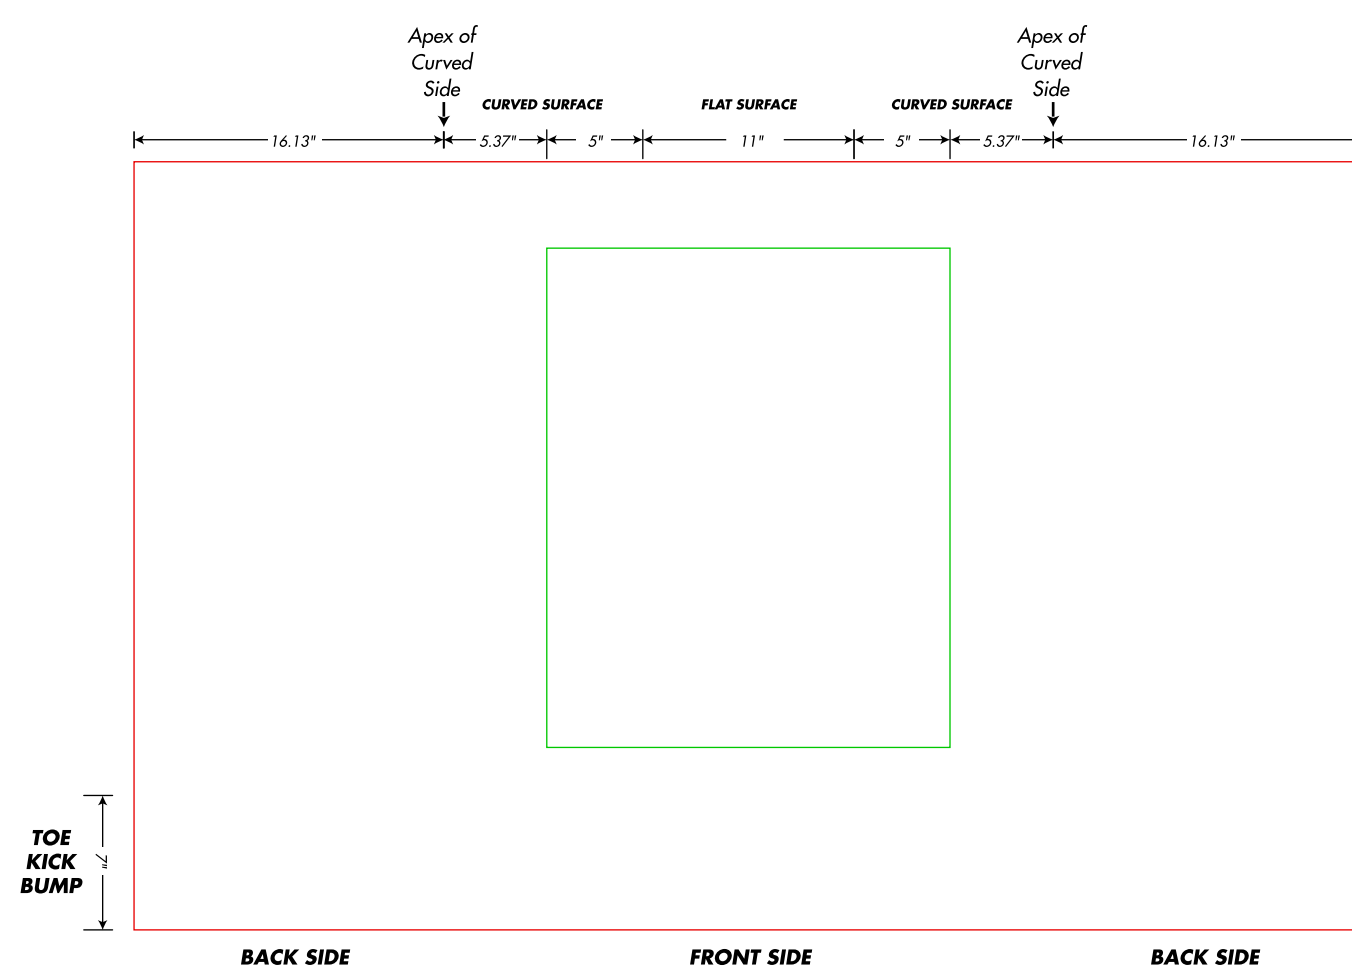

Portable Case B

Use this template to setup your Invita display

Art Reference A

ART SIZE
98.33" X 93"

ART SIZE - This area contains all necessary bleed but, **DOES NOT GET COMPLETELY CUT OFF. MUST FILL WITH BACKGROUND ART!** Any art in this area can potentially be cut off, hidden or distorted in the finishing process.

GENERAL ART INSTRUCTIONS:

- Do not embed images - supply linked images
- Use PhotoShop EPS links with JPEG Max Encoding for flat raster files & TIFF or PNG for layered rasters
- Resolution should be 100 ppi at final physical size
- Convert all fonts to outlined artwork
- Best Black=RGB 0-0-0 or CMYK 100-100-100-100

Use this template to setup your Portable Case wrap

Art Reference B

ART SIZE
64" X 40"