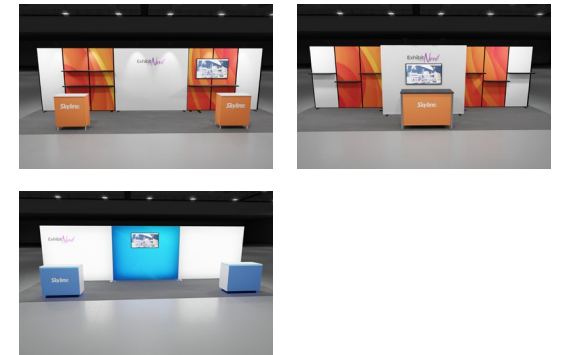

ExhibitNow!

by Skyline®

Fast Track to a *Brilliant Booth.*

ExhibitNow offers a selection of complete, high-impact, high-quality exhibit kits with fast-tracked design and deployment. Built to withstand the rigors of a busy show schedule, our collection – from sleek 10'x10' to expansive 10'x30' setups – includes our most popular products, high-impact graphics and a range of accessories to ensure that it meets your specific needs.

Bespoke Selection for Impeccable Fit.

Our packages, tailored for standard show floor footprints – 10'x10' through 10'x30' – are meticulously built with essentials like monitor mounts and lighting. Choose from 20+ expertly curated options. Our ready-to-ship inventory comes standard with CAD drawings.

With ExhibitNow, quality and economy are not mutually exclusive. Dive into ExhibitNow's suite of high-quality options that showcase your brand.

The Perfect Fit

Customize your marketing presence with ExhibitNow kits designed for 10'x10', 10'x20' and 10'x30' inline footprints. Our modular exhibit kits offer flexibility and versatility. Explore our suite of ExhibitNow kits to find your perfect fit.

ExhibitNow!
by Skyline®

10'x10'

10'x20'

10'x30'

Ready for your new ExhibitNow trade show kit? Contact us today to order at 800-328-2725 or visit us at skyline.com/exhibitnow.