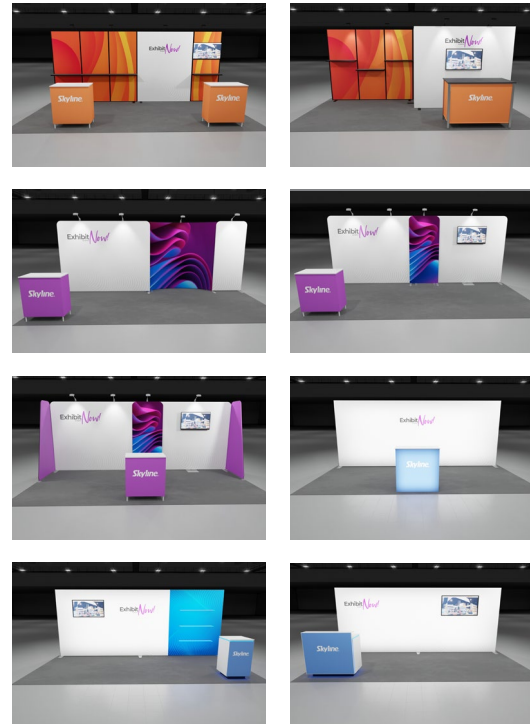

Compelling, Narrative-Driven Graphics.

Our high-impact fabric graphics are your canvas for high-resolution brand storytelling with consistent color matching. Our graphics are easy to swap and update, ensuring your message remains at the forefront. Basic graphic artwork preparation is included with the exhibit or we can help with additional artwork creation.

Bespoke Selection for Impeccable Fit.

Our packages, tailored for standard show floor footprints – 10'x10' through 10'x30' – are meticulously built with essentials like monitor mounts and lighting. Choose from 20+ expertly curated options. Our ready-to-ship inventory comes standard with CAD drawings.

With ExhibitNow, quality and economy are not mutually exclusive. Dive into ExhibitNow's suite of high-quality options that showcase your brand.

The Perfect Fit

Customize your marketing presence with ExhibitNow kits designed for 10'x10', 10'x20' and 10'x30' inline footprints. Our modular exhibit kits offer flexibility and versatility. Explore our suite of ExhibitNow kits to find your perfect fit.

ExhibitNow!
by Skyline®

10'x10'

10'x20'

10'x30'

Ready for your new ExhibitNow trade show kit? Contact us today to order at 800-328-2725 or visit us at skyline.com/exhibitnow.