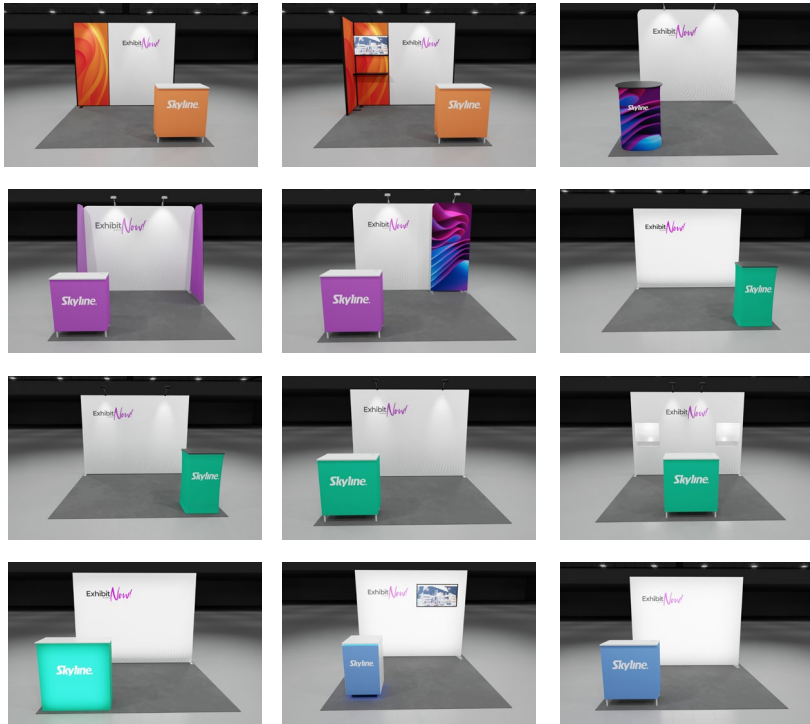

Compelling, Narrative-Driven Graphics.

Our high-impact fabric graphics are your canvas for high-resolution brand storytelling with consistent color matching. Our graphics are easy to swap and update, ensuring your message remains at the forefront. Basic graphic artwork preparation is included with the exhibit or we can help with additional artwork creation.

Bespoke Selection for Impeccable Fit.

Our packages, tailored for standard show floor footprints – 10'x10' through 10'x30' – are meticulously built with essentials like monitor mounts and lighting. Choose from 20+ expertly curated options. Our ready-to-ship inventory comes standard with CAD drawings.

With ExhibitNow, quality and economy are not mutually exclusive. Dive into ExhibitNow's suite of high-quality options that showcase your brand.

The Perfect Fit

Customize your marketing presence with ExhibitNow kits designed for 10'x10', 10'x20' and 10'x30' inline footprints. Our modular exhibit kits offer flexibility and versatility. Explore our suite of ExhibitNow kits to find your perfect fit.

ExhibitNow!
by Skyline®

10'x10'

10'x20'

10'x30'

Ready for your new ExhibitNow trade show kit? Contact us today to order at 800-328-2725 or visit us at skyline.com/exhibitnow.